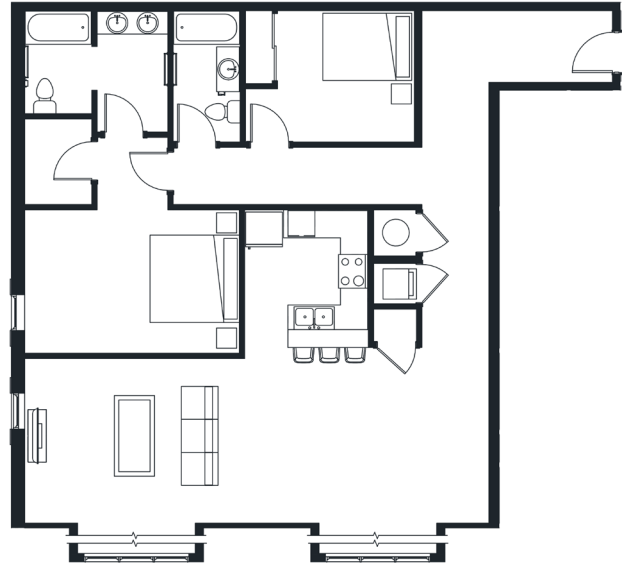

SWITCH

THE MONON

2 BEDROOM
1624 SQ. FT.

FLATSATSWITCH.COM

9 MUNICIPAL DRIVE
FISHERS, IN 46038

GIVE US A RING
317.845.9930

INFO ONLINE 24/7
FLATSATSWITCH.COM