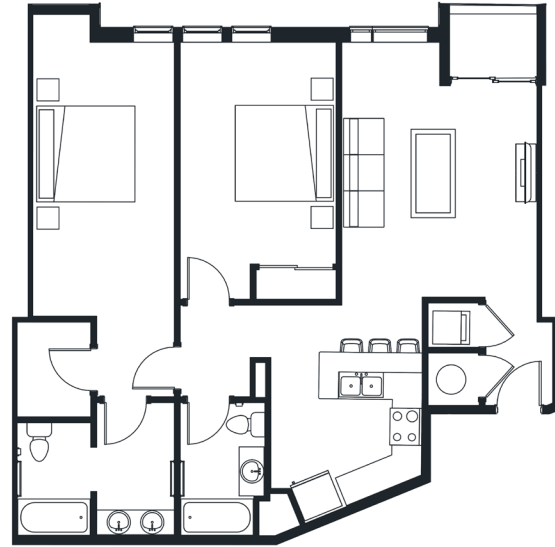

SWITCH

THE HERITAGE

2 BEDROOM
1184 SQ. FT.

FLATSATSWITCH.COM

9 MUNICIPAL DRIVE
FISHERS, IN 46038

GIVE US A RING
317.845.9930

INFO ONLINE 24/7
FLATSATSWITCH.COM