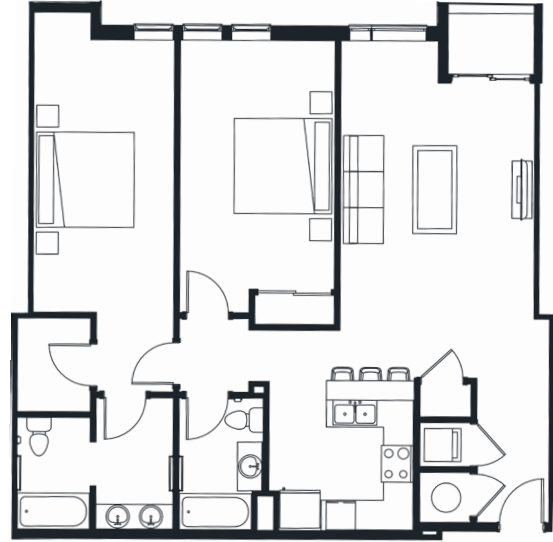

SWITCH

THE BLOSSOM

2 BEDROOM
1281 SQ. FT.

FLATSATSWITCH.COM

9 MUNICIPAL DRIVE
FISHERS, IN 46038

GIVE US A RING
317.845.9930

INFO ONLINE 24/7
FLATSATSWITCH.COM