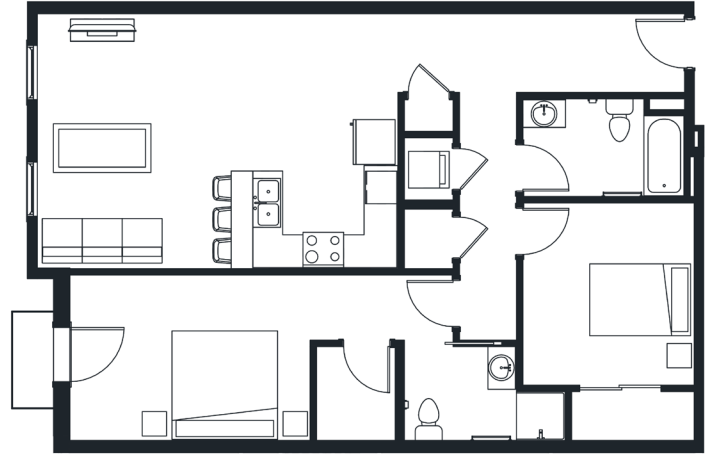

SWITCH

THE CANNONBALL

2 BEDROOM
1085 SQ. FT.

FLATSATSWITCH.COM

9 MUNICIPAL DRIVE
FISHERS, IN 46038

GIVE US A RING
317.845.9930

INFO ONLINE 24/7
FLATSATSWITCH.COM